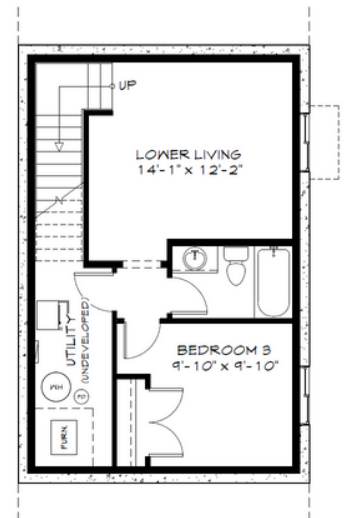

BIRCHWOOD

By Braemyn Homes

Main Floor area - 550 s.f.

Loft area - 332 s.f.

Basement area - 451 s.f.

BUT WAIT, THERE'S MORE!

Not what you're looking for? At Braemyn Homes, you can customize your new home with our fully integrated design and build process. For more information about customization options, call us at (587) 227-7144.