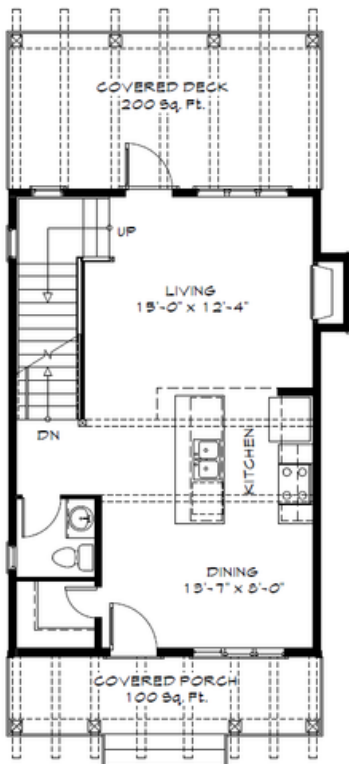

BIRCHWOOD

By Braemyn Homes

Main Floor area - 550 s.f.

Loft area - 332 s.f.

Basement area - 451 s.f.

BUT WAIT, THERE'S MORE!

Not what you're looking for? At Braemyn Homes, you can customize your new home with our fully integrated design and build process. For more information about customization options, call us at (587) 227-7144.