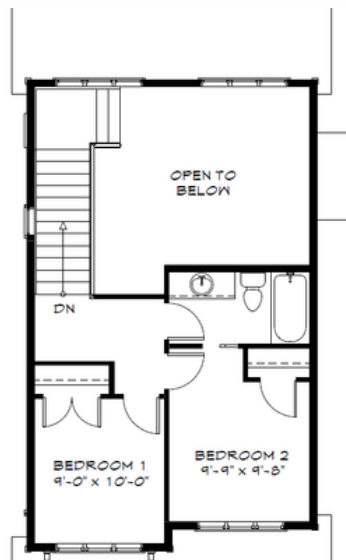

BIRCHWOOD

By Braemyn Homes

Main Floor area - 550 s.f.

Loft area - 332 s.f.

Basement area - 451 s.f.

BUT WAIT, THERE'S MORE!

Not what you're looking for? At Braemyn Homes, you can customize your new home with our fully integrated design and build process. For more information about customization options, call us at (587) 227-7144.